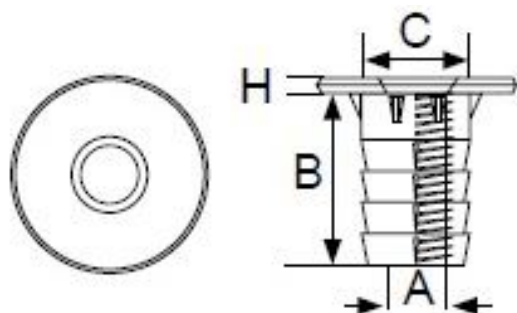

PRODUCT SHEET

Description:

Drive In Bushing DR-816, M8, $\varnothing 19 \times 16$ mm, Steel, BZP

Item number:

12.10.720-0

Units	Box	Carton	HS Code	Barcode
Pcs.	1	1000	7318190090	
				5704866027403

A	B	C	H = Head
M6	14 mm	$\varnothing 8,3$ mm	$\varnothing 14 \times 1,5$ mm
M8	16 mm	$\varnothing 10,5$ mm	$\varnothing 19 \times 2,5$ mm
M10	17 mm	$\varnothing 12,5$ mm	$\varnothing 22 \times 2,5$ mm